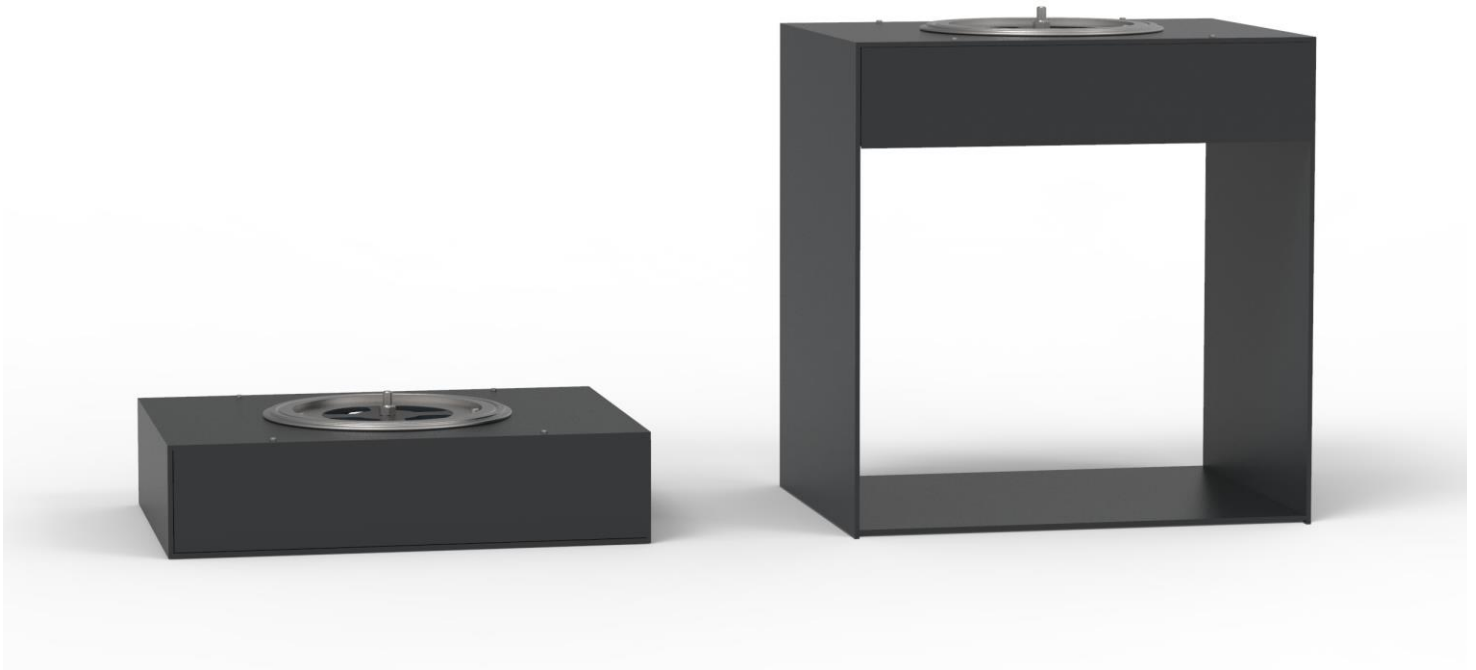

STOVE WORKS

NESTOR
MARTIN

LOW BASE / LOG STORAGE BASE TQH33

Réf. TQ33#011

Réf. TQH33009

FEATURES :

- Compatible with the following stoves : TQ33, TQH33
- Rotation of the stove at 360°
- External air-intake in the back or at the bottom

TECHNICAL SPECIFICATIONS :

LOW BASE

- Height (mm) 146
- Width (mm) 576
- Depth (mm) 434
- Diameter nozzle ext. (mm) 100
- Weight (kg) 35
- Color: graphite

LOG STORAGE BASE

- Height (mm.) 608
- Width (mm.) 576
- Depth (mm.) 434
- Diameter nozzle ext. (mm.) 100
- Weight (kg) 59
- Color: graphite